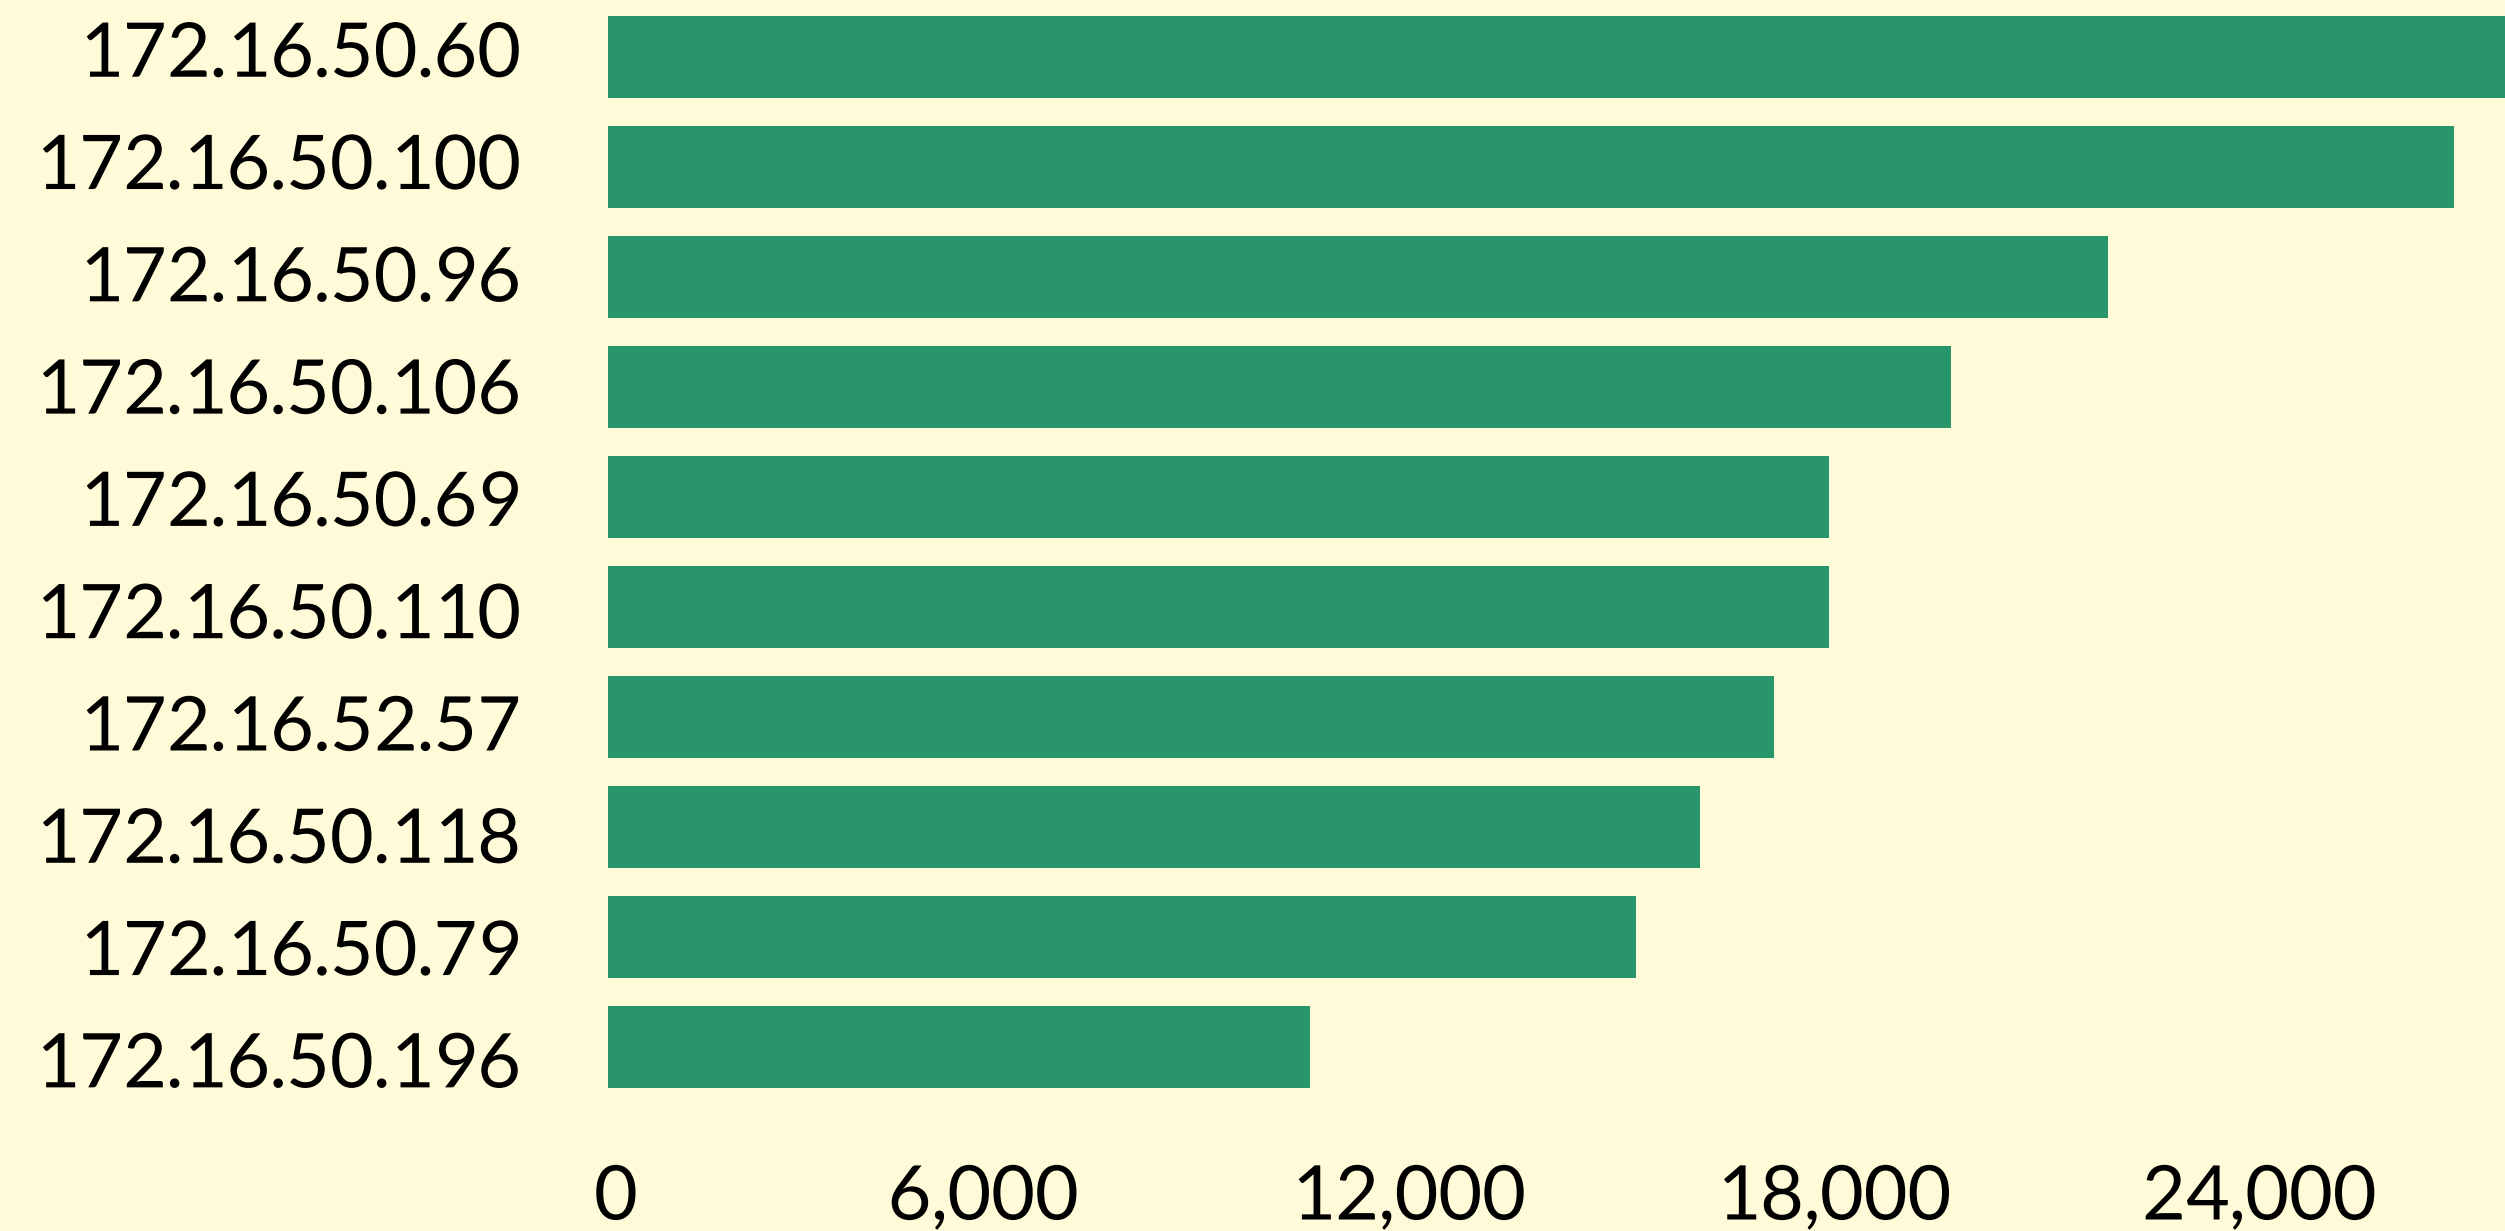

LogPoint constantly monitors your network's overall condition, identifying traffic bottlenecks and detecting attempts of intrusion – so you can take prompt action to prevent future disruption and protect your assets.

Top 10 Sources in Web Requests